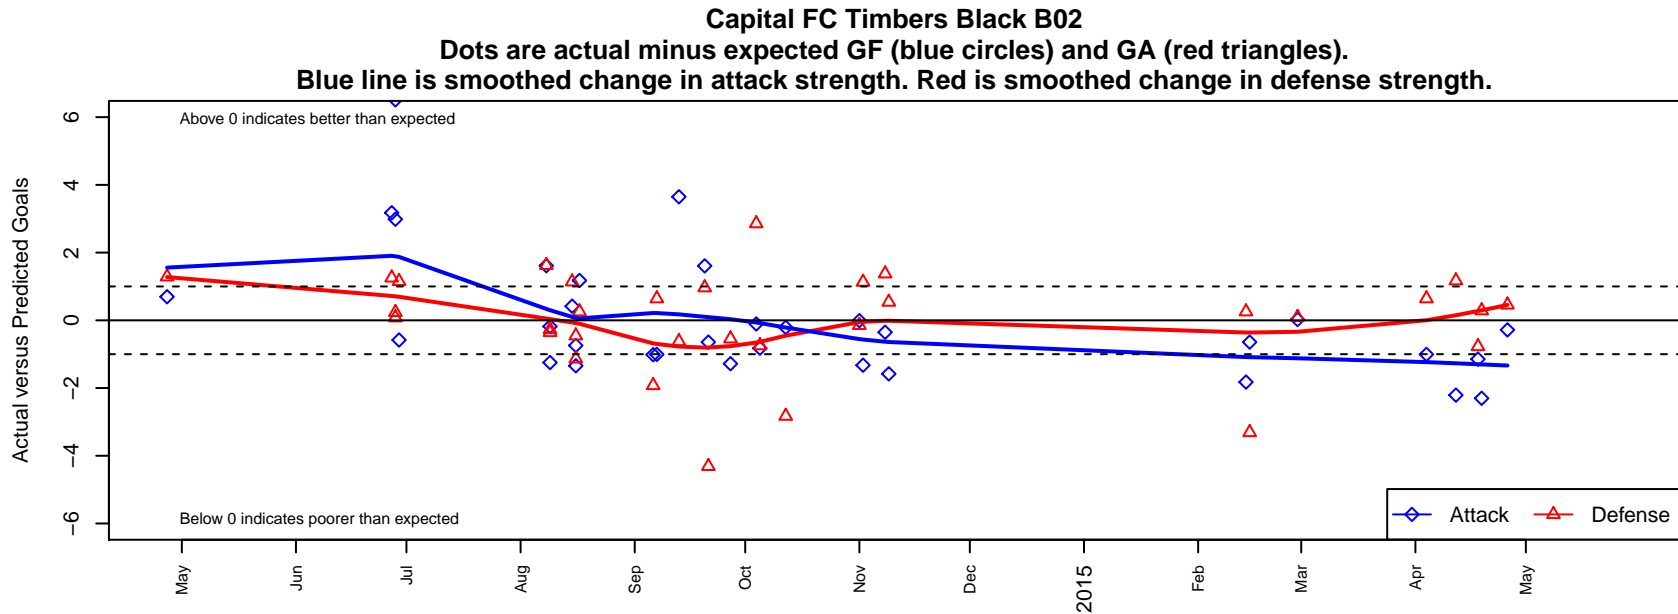

Capital FC Timbers Black B02

Capital FC
 Salem, OR
 B02 total strength=531
 attack=0.48 defense=0.33
 fall league = PTT-B B02 Championship
 spr league = Spr OYS B02 Div 1
 notes= was Cascade FC; was CFC Red 2013

**attack and defense variance (black dot)
relative to other teams
and top 10 in region**

**attack and defense rating
relative to others at age
and all opponents in last 13 months**

Performance relative to 13 month average