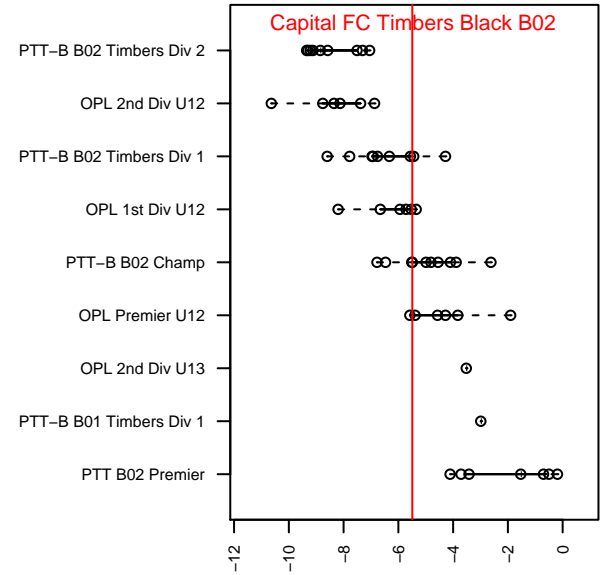

alt names used:
 Capital FC Timbers B02 Black
 Capital FC Timbers Boys 02 Black
 CFC Timbers 02 Boys Black
 Capital FC Timbers Boys 2002 Black
 Capital FC Timbers Boys 2002 Black
 Capital FC Timbers Boys 2002 Black

**attack and defense variance (black dot)
relative to other teams
and top 10 in region**

**attack and defense rating
relative to others at age
and all opponents in last 13 months**

Performance relative to 13 month average